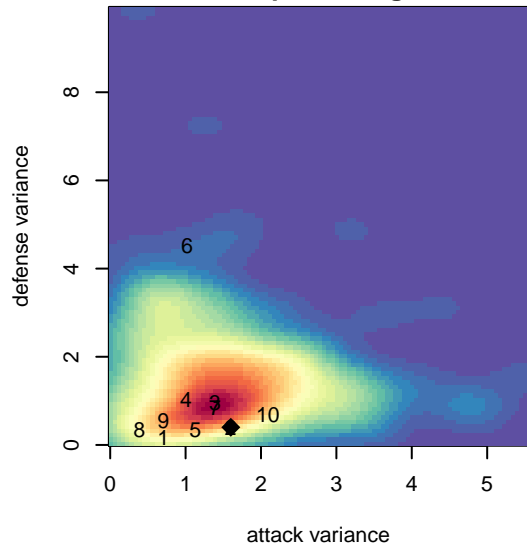

# FC Nova SuperNova Black B96

FC Nova  
 Boise, ID  
 B96 total strength=1912  
 attack=43.26 defense=51.57  
 spr league = Spr Idaho D3 U18 U18

alt names used:  
 FC NOVA BLACK U18  
 FC Nova Black  
 FC NOVA BLACK  
 FC NOVA BLACK (ID)

Venues played:  
 2013 Spr Idaho D3 U17/18 U18  
 2014 FC Nova Fall Showcase King  
 2014 Portland Winter Showcase U18  
 2014 Spr Idaho D3 U18 U18

**FC Nova SuperNova Black B96**  
 Dots are actual minus expected GF (blue circles) and GA (red triangles).  
 Blue line is smoothed change in attack strength. Red is smoothed change in defense strength.

**attack and defense variance (black dot)  
relative to other teams  
and top 10 in region**

**attack and defense rating  
relative to others at age  
and all opponents in last 13 months**

**attack and defense rating  
relative to others at age  
and all opponents in last 13 months**